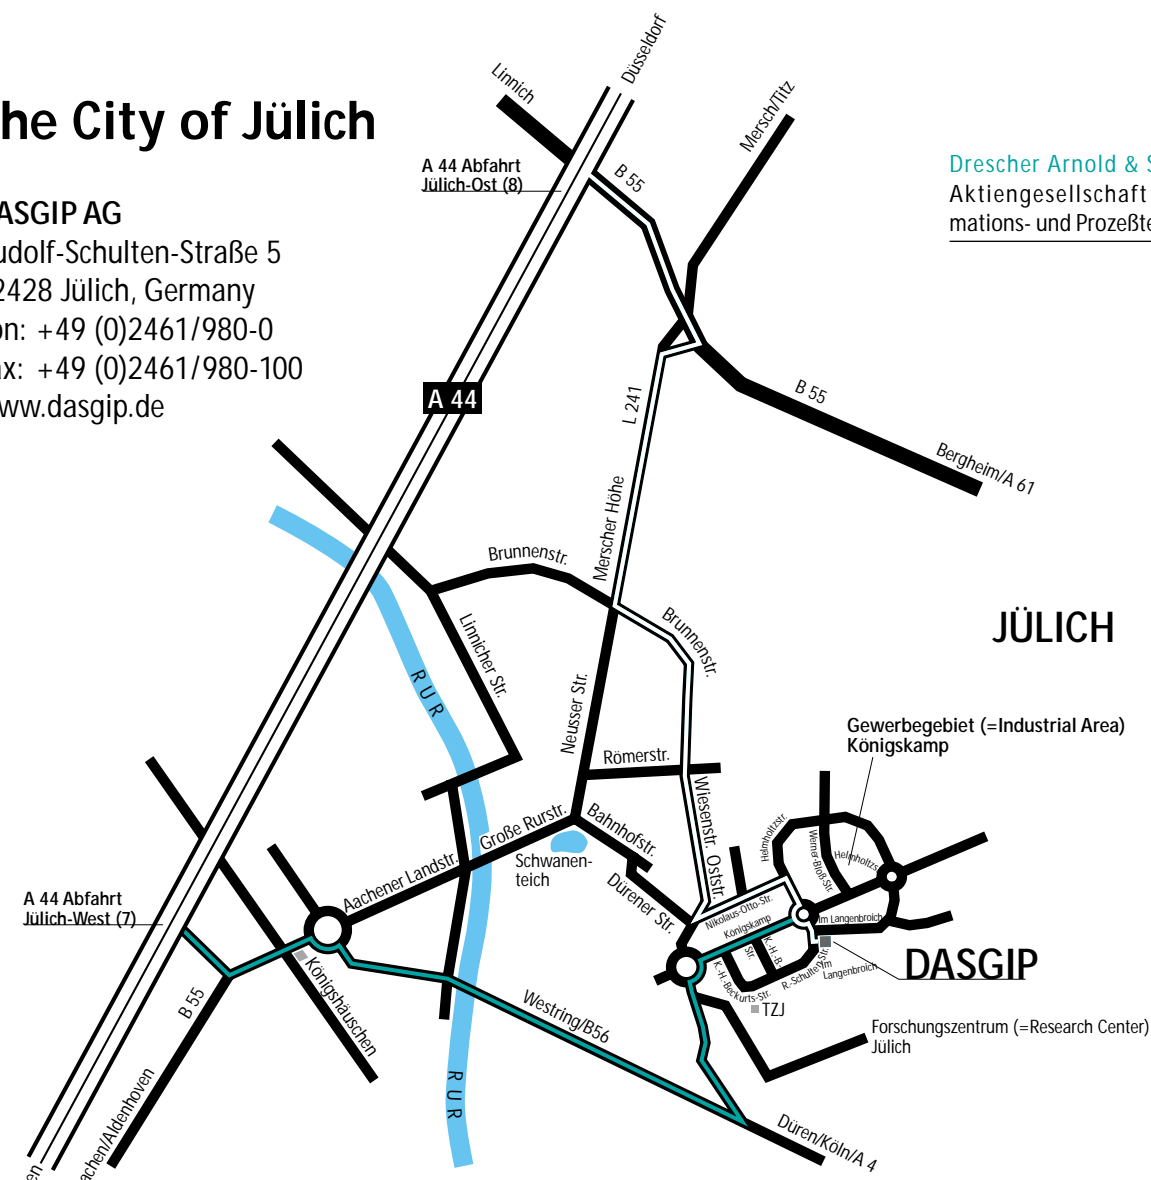

**How To Find Us Service**

**A = Motorway**  
**B = Main Road**  
**AK = Intersection**  
**Abfahrt = Exit**

## The Connection to the Motorways

## Directions

### By car from Aachen:

- At the Aachen Junction (exit 4), take the A44 Autobahn and merge towards Krefeld/Düsseldorf.
- BA Jülich-West (exit 7), drive in the direction of Jülich/Koslar/Inden.
- At the B56lm traffic circle, take the third exit, Aachener Landstraße/B56/L136, towards Düren/Jülich.
- Turn right onto Bahnhofstraße/L253, follow the L253 and then continue on Nikolaus-Otto-Straße.
- Turn right onto Helmholtzstraße.
- At the traffic circle, take the second exit (Rudolf-Schulten-Straße).