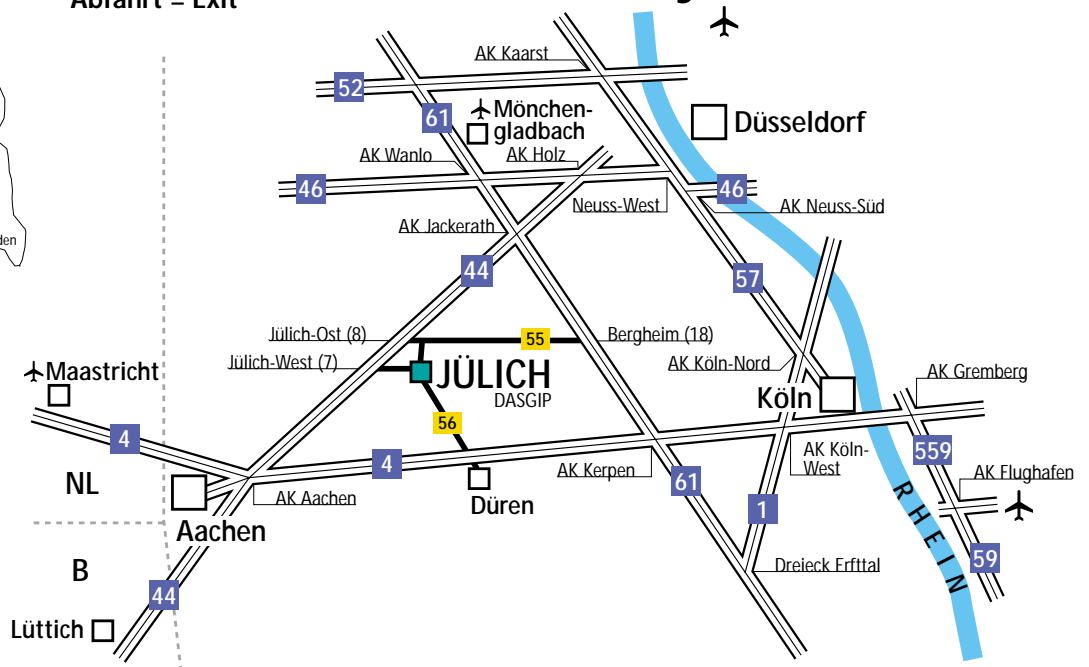

## Directions

### Air travel:

- Jülich is served by both Düsseldorf and Cologne/Bonn airports, approximately 60 kilometers/35 miles from our headquarters.

### By car from Cologne:

- From the A59 Autobahn, exit in the direction of Köln/Düsseldorf and then merge onto the A559 in the direction of Köln/Aachen/Köln-Porz-Gremberghoven/A559).
- At Gremberg Junction (exit 14), merge onto the A4 Autobahn in the direction of Aachen.
- At Düren (exit 7), take the B56 in the direction of Düren/Jülich/Inden/Niederzier.
- At Jülicher Straße, turn right and follow the signs to B56/Jülich/Niederzier.
- At the L253, stay right.
- At the traffic circle, take the first exit (Königskamp)

### By car from Aachen:

- At the Aachen Junction (exit 4), take the A44 Autobahn and merge towards Krefeld/Düsseldorf.
- BA Jülich-West (exit 7), drive in the direction of Jülich/Koslar/Inden.
- At the B56lm traffic circle, take the third exit, Aachener Landstraße/B56/L136, towards Düren/Jülich.
- Turn right onto Bahnhofstraße/L253, follow the L253 and then continue on Nikolaus-Otto-Straße.
- Turn right onto Helmholtzstraße.
- At the traffic circle, take the second exit (Rudolf-Schulten-Straße).